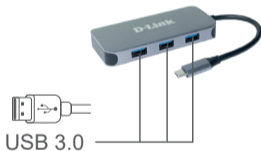

6-in-1 USB-C Hub with HDMI/Gigabit Ethernet/Power Delivery

Quick Start Guide

1

2

3

<https://eu.dlink.com/support>

<https://eu.dlink.com/DUB-2335>

DUB-2335

D-Link

QSG_v1.00(EU)_85x125 09/05/2022