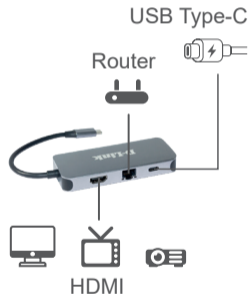

6-in-1 USB-C Hub with HDMI/Gigabit Ethernet/Power Delivery

Quick Start Guide

1

2

3

<https://eu.dlink.com/support>

<https://eu.dlink.com/DUB-2335>

DUB-2335

D-Link

QSG_v1.00(EU)_85x125 09/05/2022